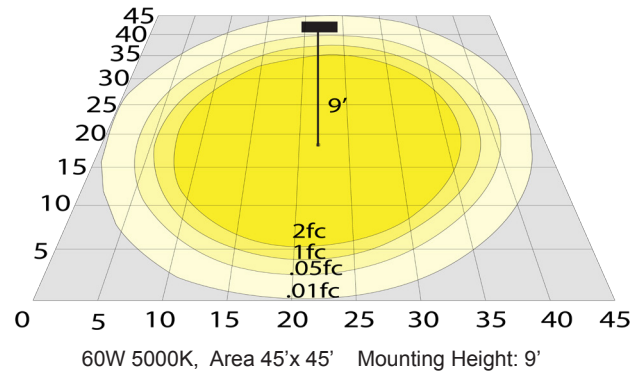

Lighting:

- Lens: Clear Glass
- LED: Samsung / SMD 2835(0.5W)
- Total lumens: 8580LM
- Color Temperatures: 5000K
- Color Rendering Index: CRI ≥ 84
- Rated Life: 70,000 Hrs
- Beam Angle: 100°

Applications:

Photometrics: EXPR-60W-50K

BUG Rating: B3-U2-G0

Other Views:

Side View

Lens View

Back View

Performance Table: EXPR-60W-50K

MODEL NO.	Wattage	Voltage	Lumens	Color Temp.	BUG Rating	LPW
EXPR-60W-50K	60W	120~277V	8580LM	5000K	B3-U2-G0	143