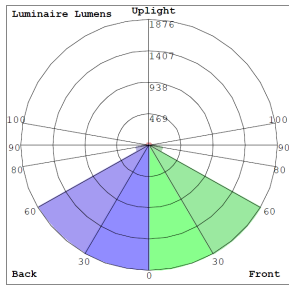

Photometrics: EXPR-60W-50K

BUG Rating: B3-U2-G0