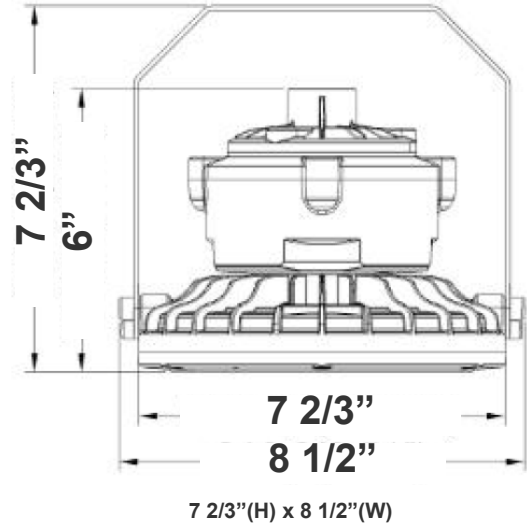

Customer Name: _____

Project Name: _____

Note: _____

Type: _____