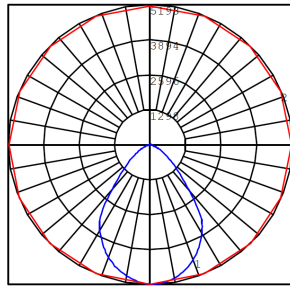

Photometrics: EXPR-60W-50K

BUG Rating: B3-U2-G0